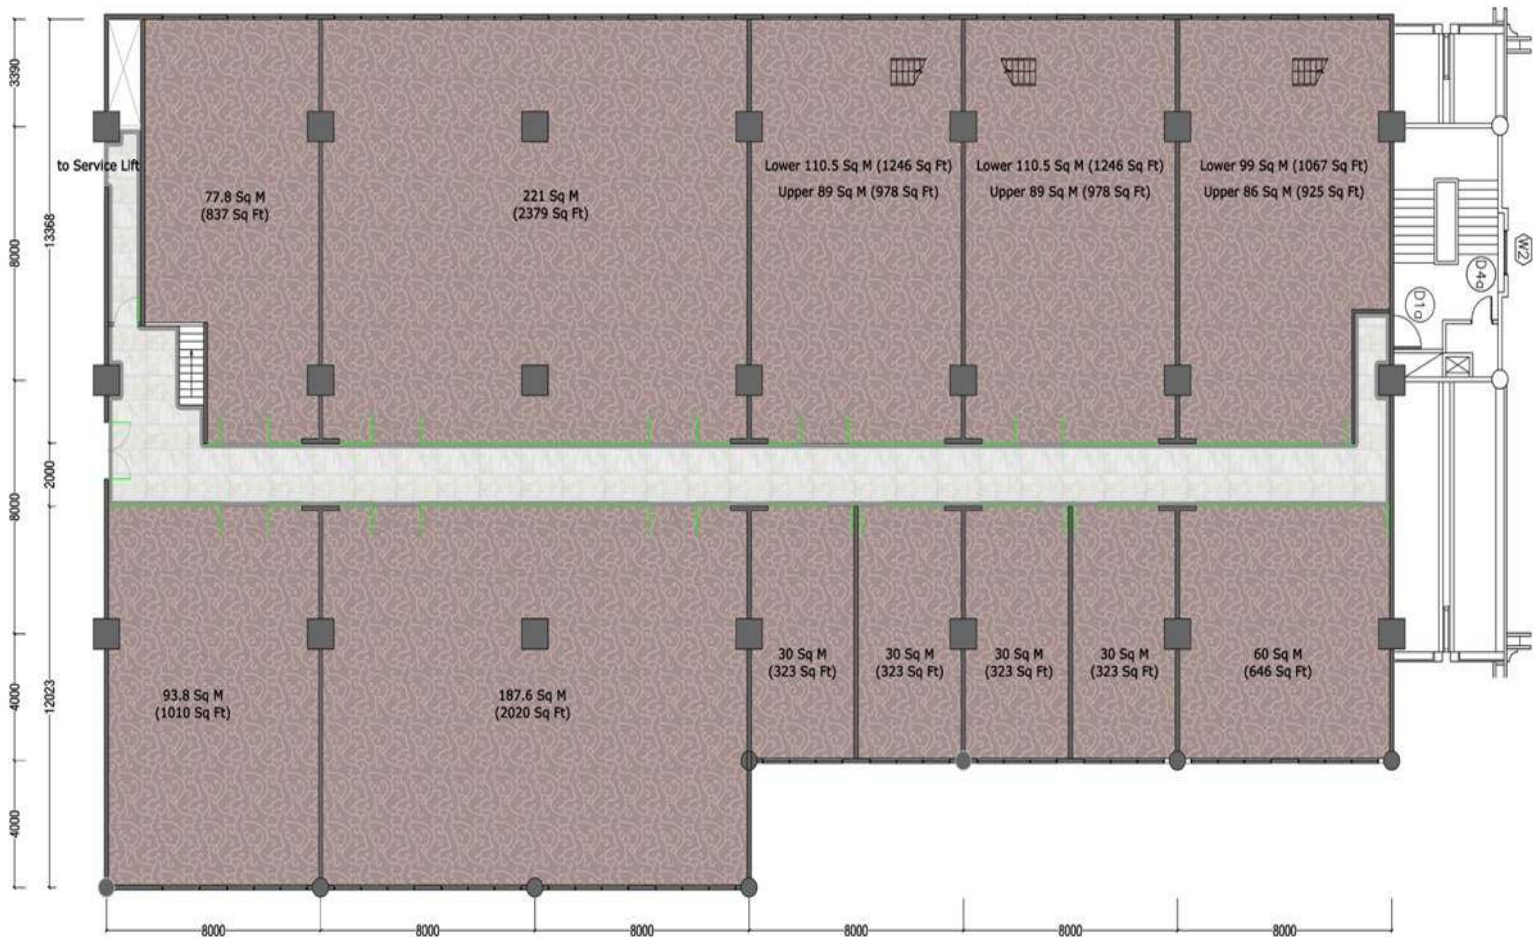

ROSE GARDEN HOTEL

PREMIUM OFFICE SPACE CLOSE TO DOWNTOWN YANGON

YOU ARE IMPORTANT!

171, Upper Pansodan Road, Yangon

Tel. (+95)1 371992 Fax. (+95)1 371993 info@theroseyangon.com www.theroseyangon.com